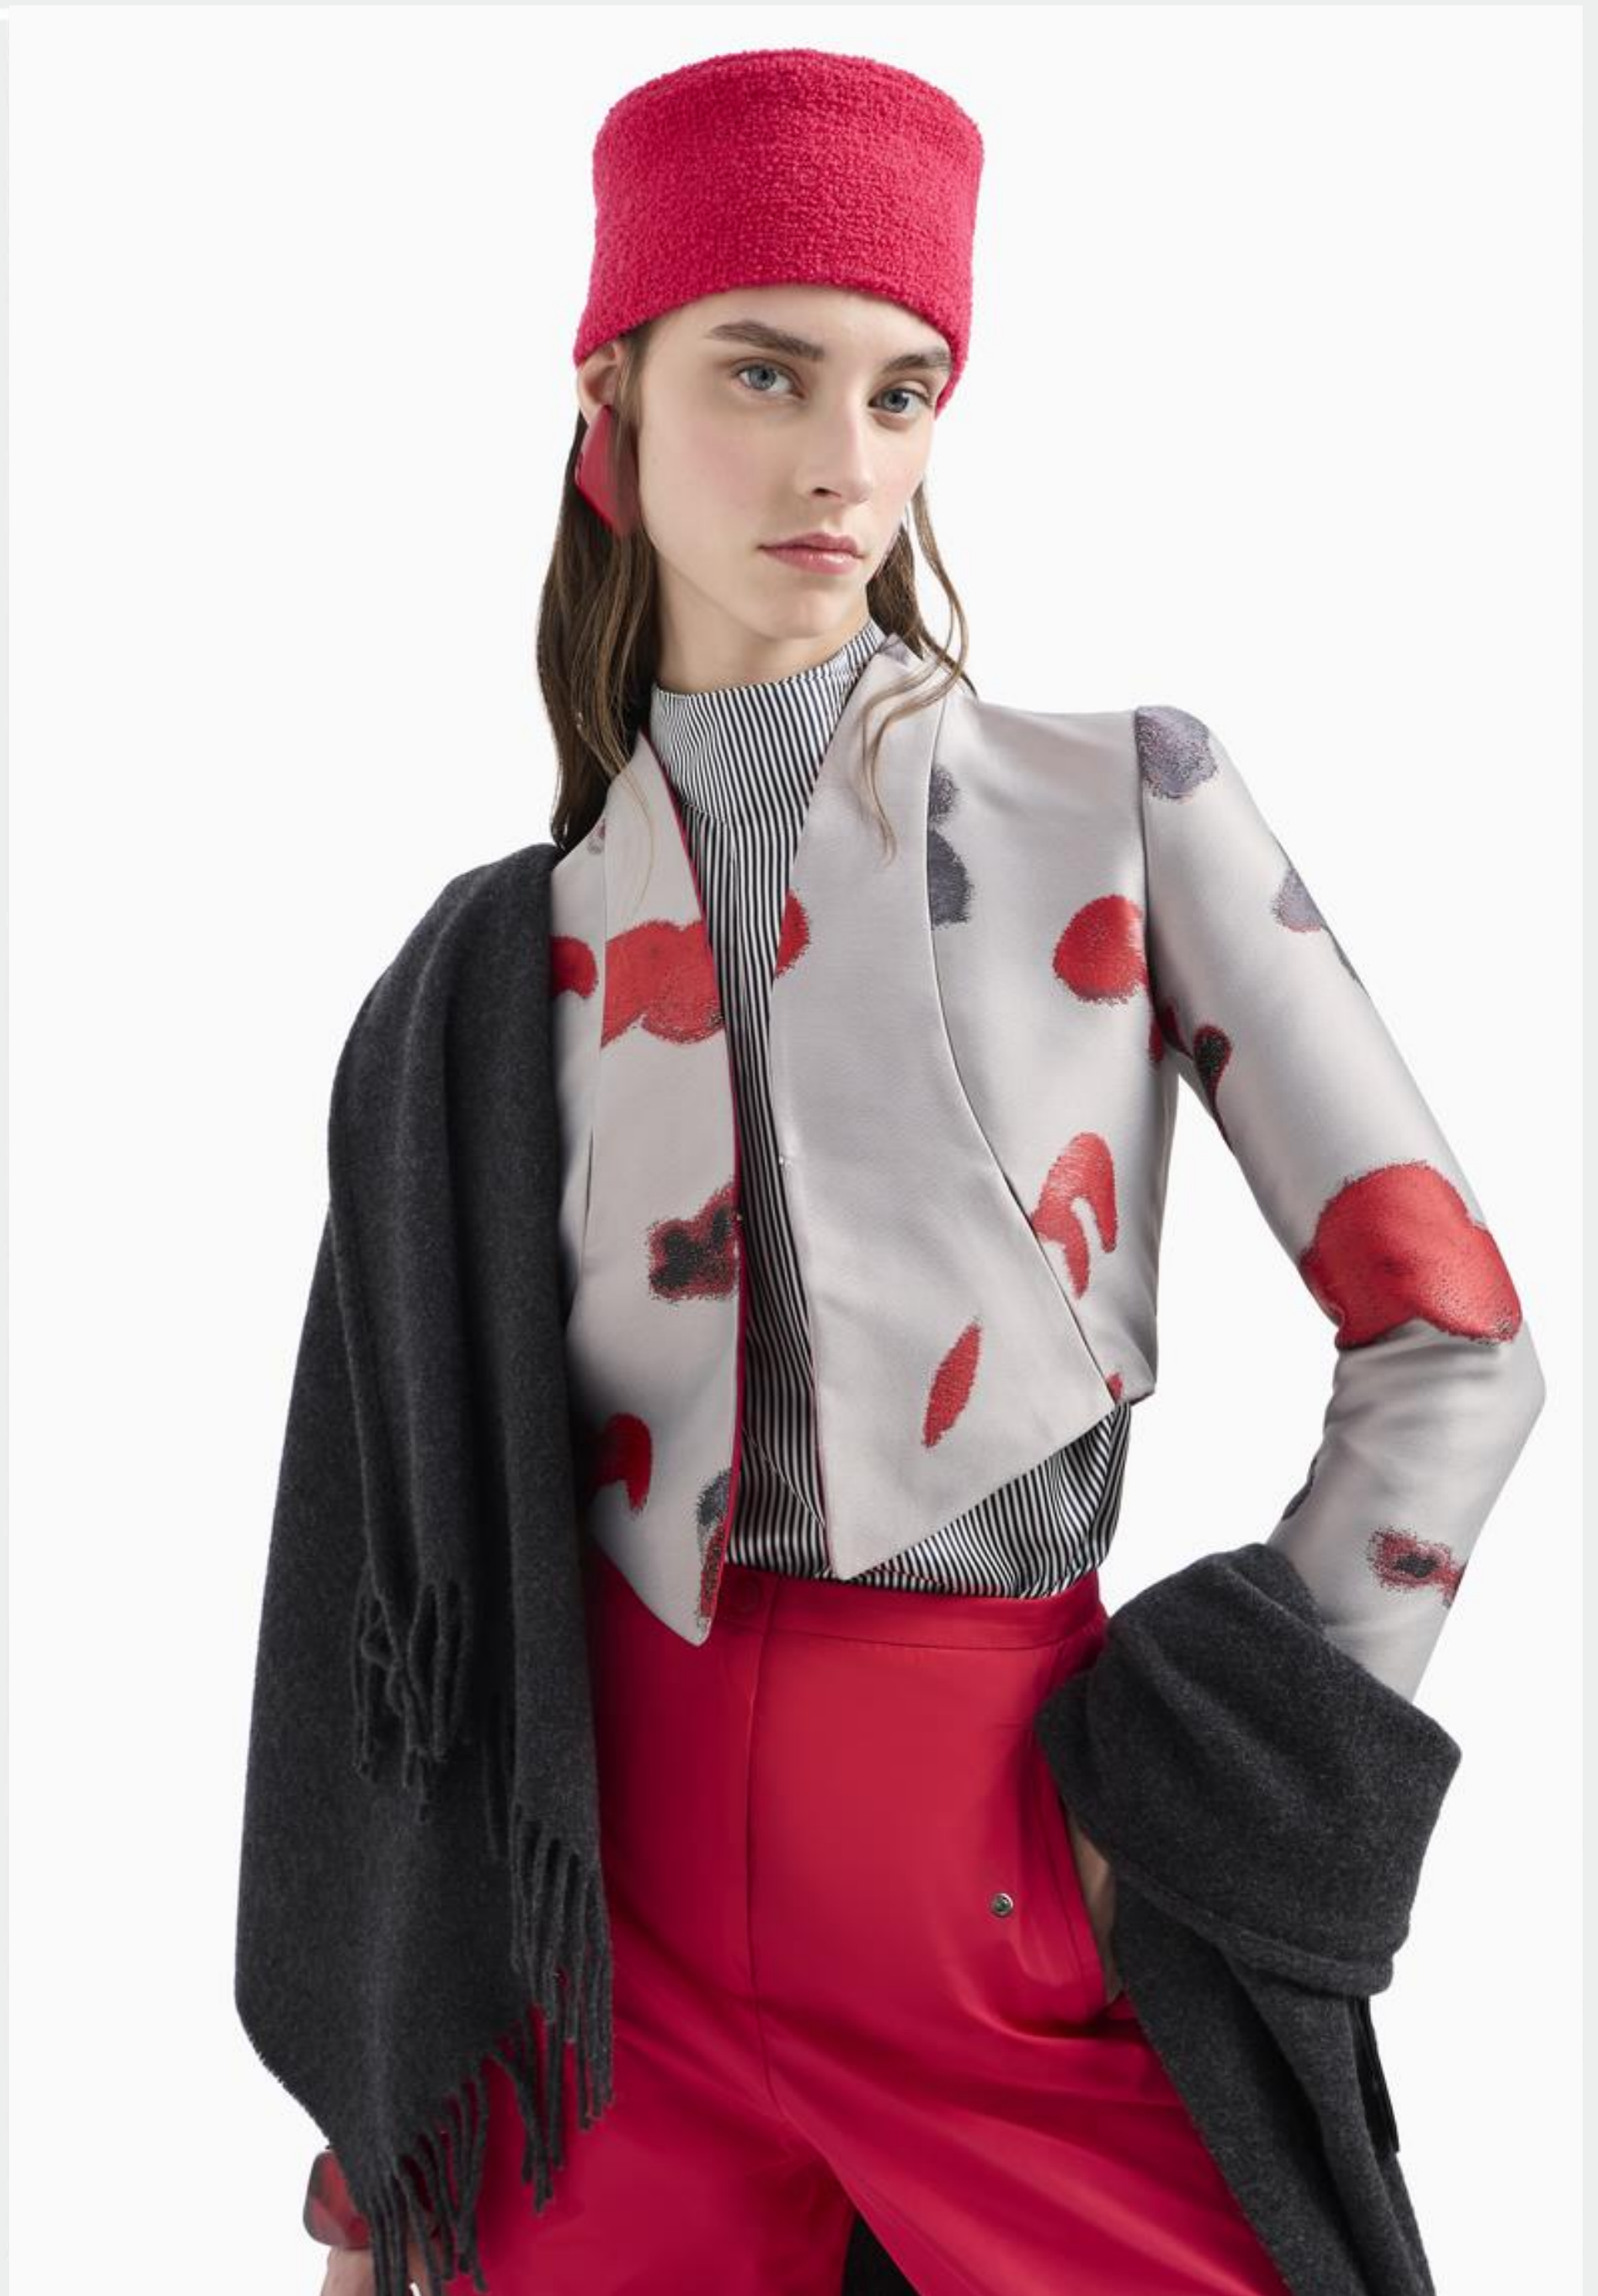

## VIRGIN WOOL REGULAR FIT TROUSER

STYLE CODE:  
EM000443-TE10738-O6002

MRP:  
INR 65,000

LSF PRICE:  
INR 39,000

COLOR:

02

**WOMENSWEAR**