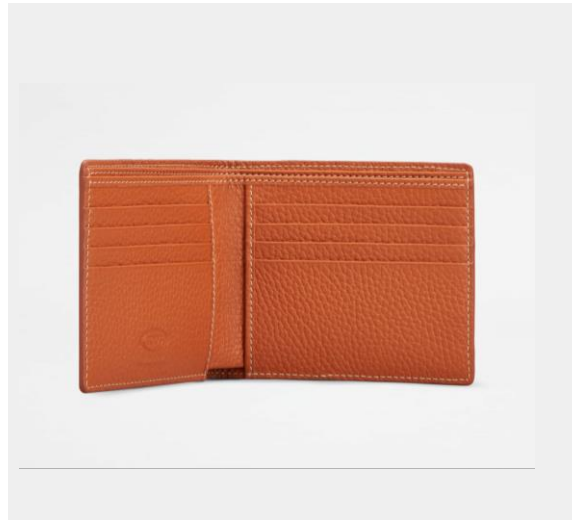

Accessories

TSY P.FOGLIO 10.5X9 T

Product Code: **XAMTSYC0300TBJ8060**

Colour: **B001(BIANCO)+G844(POTTERS CLAY) + ST. GOMMINI
TENDA+RUBK**

ORANGE