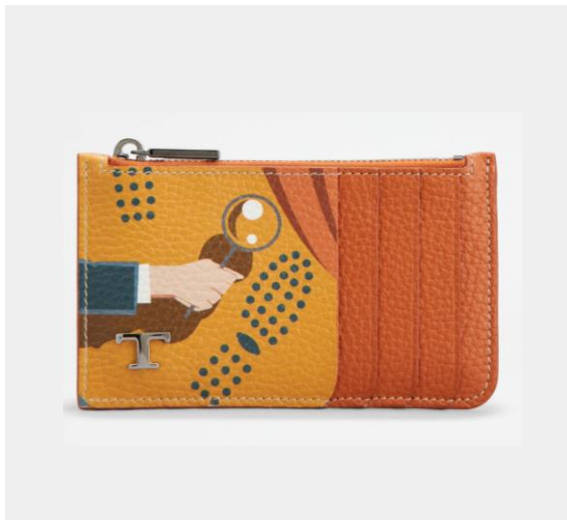

Accessories

TSI PORTA CARTE ZIP MEDIO T

Product Code: XAMTSYF8300TBJ8060

**Colour: B001(BLANCO)+G844(POTTERS CLAY) + ST. GOMMINI
LENTE+RUBK**