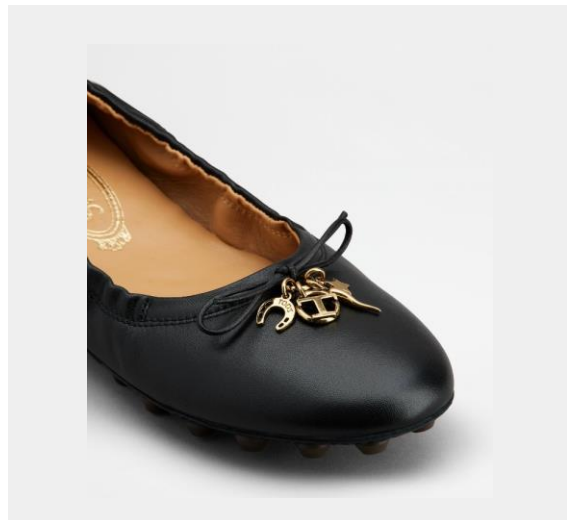

STIVALETTO EL. FORMA

Product Code: **XXM62C00P200LWB999**

Colour: **BLACK**

CACAO

WOMEN'S SHOES

Shoes

BALLERINA DES GOMMIN

Product Code: XXW76K0HL50SOMB999