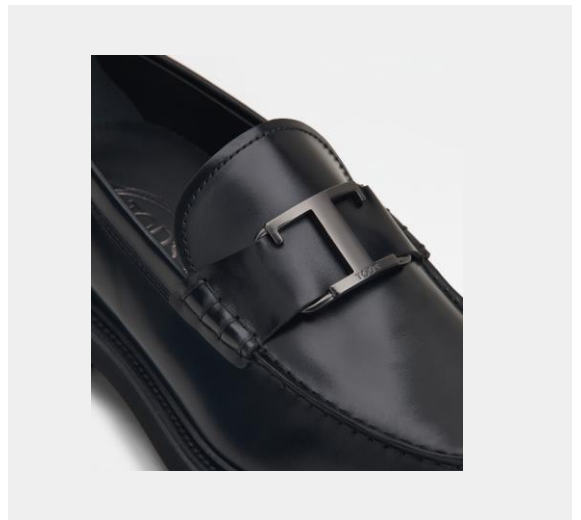

MOC. MAXI T CA75 SEM

Product Code: XXM06H0ER61LYGB999

Colour: BLACK