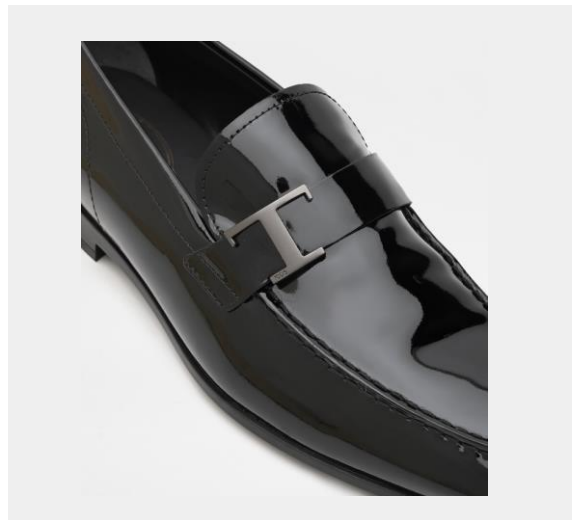

TOD'S

MEN'S SHOES

Shoes

MOCASSINO GOMMA LEGGERA 51B

Product Code: XXM51B00010QPIS204

Colour: ROVERE

T PIATTA CA75 GOMMA LEGGERA 51B

Product Code: XXM51B0CT60D9CS801

Colour: CACAO

COGNAC MEDIO

NOTTE

Shoes

T PIATTA+TRECCIA GOMMA LEGGERA 51B

Product Code: **XXM51B0DH00D9CS801**

Colour: **CACAO**

MOC.T PIATTA LAT. GOMMA LEGGERA 51B

Product Code: **XXM51B0EB00VE0B999**

Colour: **BLACK**

KAKI

BLU SCURO

Shoes

CATENA ANELLI CA75 GOMMA LEGG. 51B

Product Code: XXM51B0FJ10RBXS607

Colour: TEAK