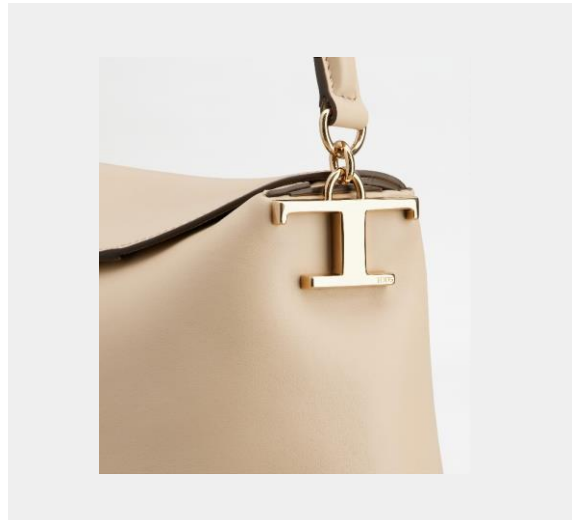

Bags

TST MESSENGER TOTE Z

Product Code: XBWTSTO9200XPRC600

Colour: BEIGE

BLACK