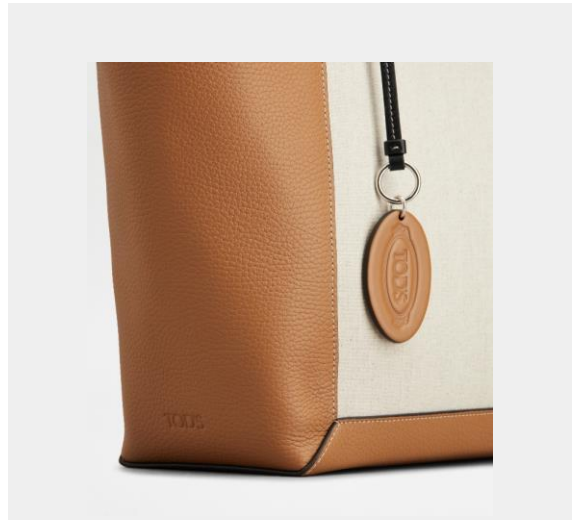

Bags

CLN SHOPPING MEDIA

Product Code: XBWCLNA0300T488014

Colour: C006(MASTICE)+S410(KENIA SC)+B999(NERO)