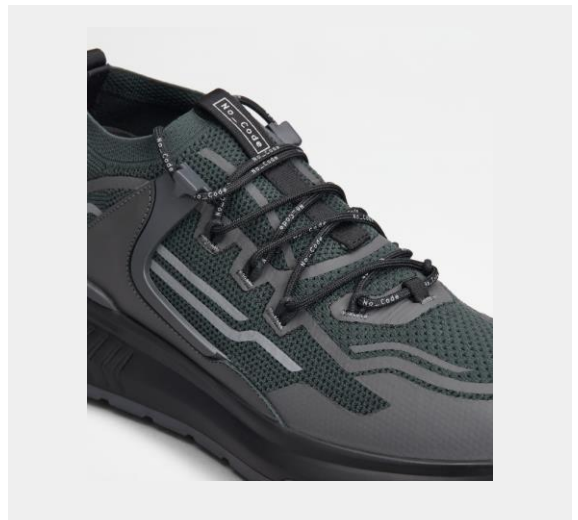

Colour: **WHITE**

BLACK+YELLOW+BLUE
+GREEN

BROWN

ORANGE

Shoes

ALLAC.CAMOUF.RUNNING NO CODE 07I

Product Code: XXM07I0EW20QNB2496

Colour: V611(ARDESIA)+B999(black)