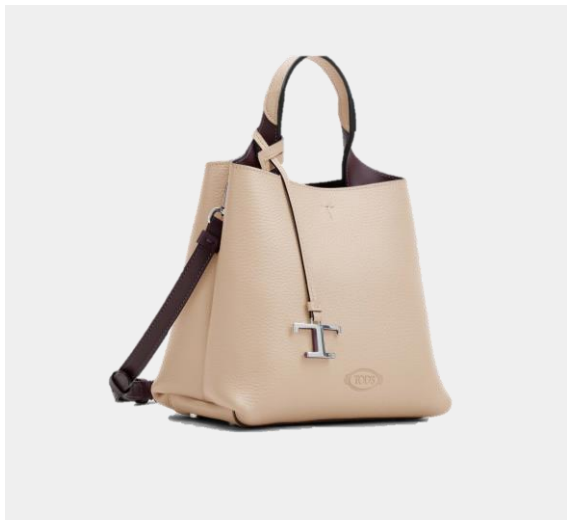

Bags

APA SHOP MONSP.TRAC PEL T PEND MINI

Product Code: XBWAPAA9100QNK6044
Colour: C600(NATURALE)+R802(BORDEAUX SC)

U017(AIR)+R802(BOR
DEAUX SC)