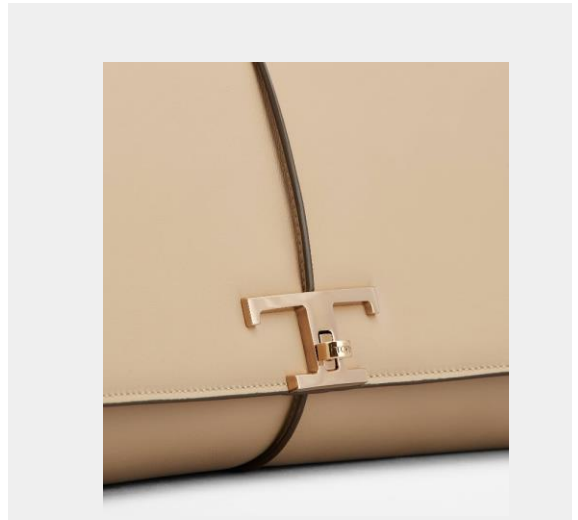

Product Code: XBWTSUH0200WANB999

Colour: BLACK

MAHOGANY

Bags

TSG PATTA TRACOLLA PICCOLA

Product Code: XBWTSGB0200RORB999

Colour: BLACK

BLACK