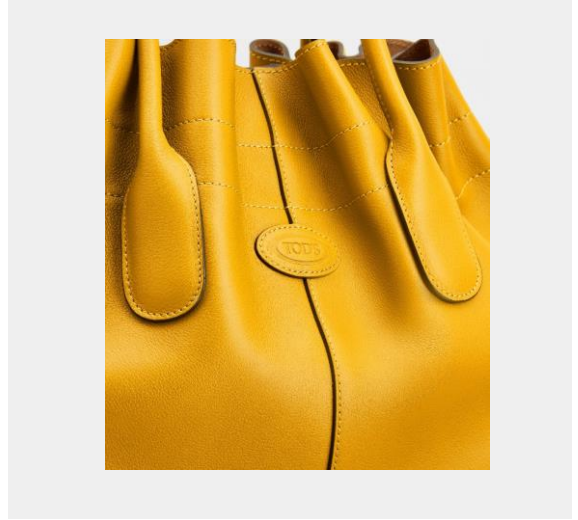

DBS 2 MANICI COULISSE PICCOLA

Product Code: XBWDBSF0200S85G414

Colour: CHAI TEA

TSA SECCHIELLO P.TO CAVALLO PICCOLO

Product Code: XBWTSAQD200QTK5O32

Colour: BROWN

Bags

TSA SACCA LUNA PICCOLA