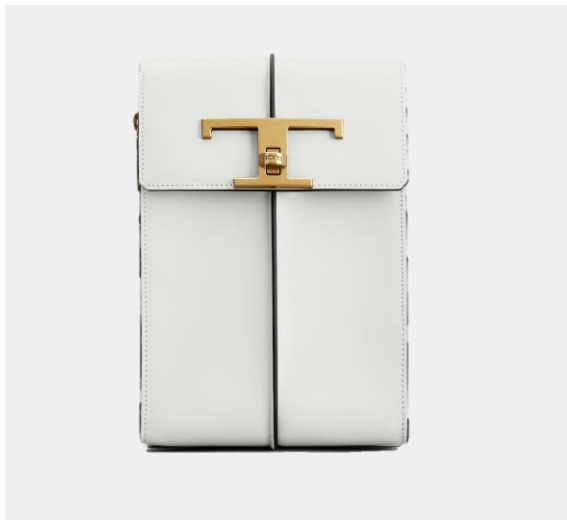

Colour: B401(PIOMBO)+B210(GRIGIO MEDIO) + STAMPA B210

IMP P.CARTE VERT 11X7.5 IMPUNTURE

Product Code: XAMIMPFA200QNTB999

Colour: BLACK

TABACCO SCURO

Accessories

TSG P. TELEFONO VERTICALE

Product Code: XAMTSGO4400RLOB015