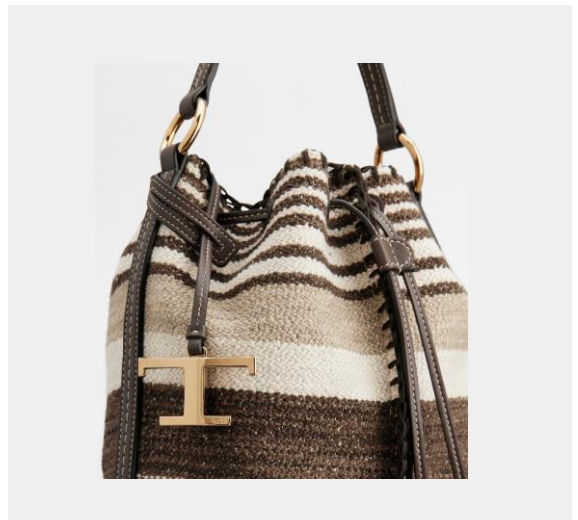

DBS 2 MANICI COULISSE PICCOLA

Product Code: XBWDBSF0200S85G414

Colour: CHAI TEA

TSA SECCHIELLO P.TO CAVALLO PICCOLO

Product Code: XBWTSAQD200QTK5O32

Colour: BROWN

Bags

TSA SACCA LUNA PICCOLA