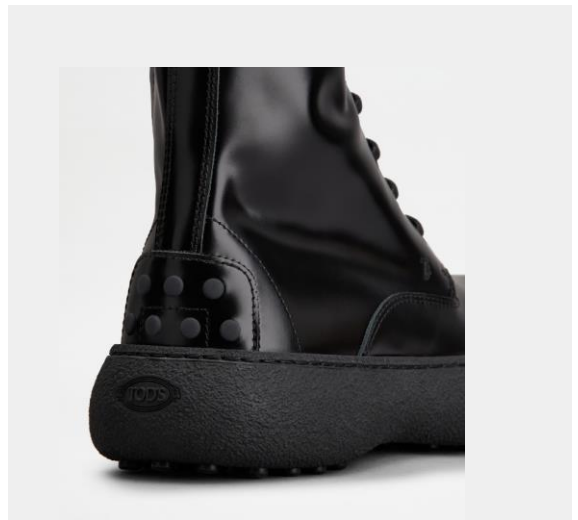

WINTER GOMMINI 09J POLACCO ALL.ZIP

Product Code: **XXW09J0GN20GYUB999**

Colour: **BLACK**