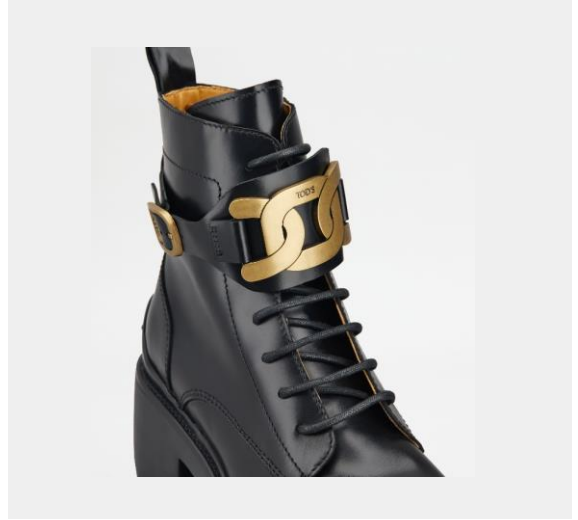

Shoes

GOMMA CARRO T60 08D

Product Code: **XXW08D0GL00QGWB999**

Colour: **BLACK**