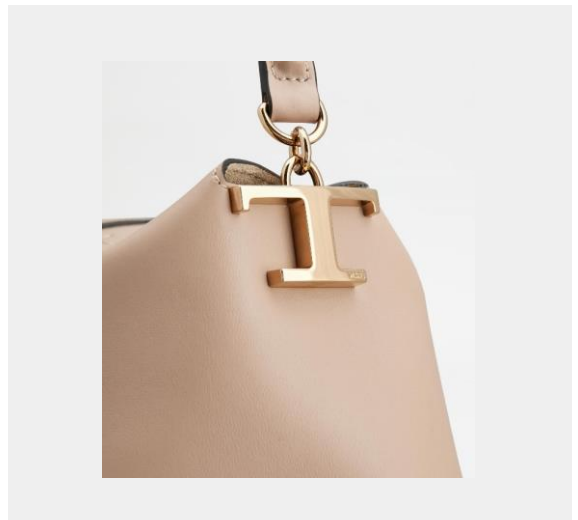

Product Code: XBWTSTW0100XPRG414

Colour: CHAI TEA

VIOLETTO SCURO

Bags

TST MESSENGER TOTE Z

Product Code: XBWTSTO9200XPRC600

Colour: BEIGE

BLACK