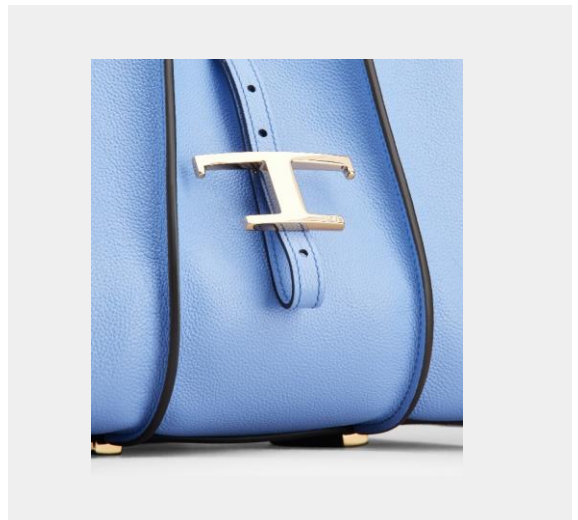

WHITE CALCE

Bags

TSB SHOPPING PEND. T MEDIA

Product Code: XBWTSBA0300XPVB999

Colour: NERO

CHAI TEA

TSB SHOPPING PEND. T MINI

Product Code: XBWTSBA9100Q8EU029