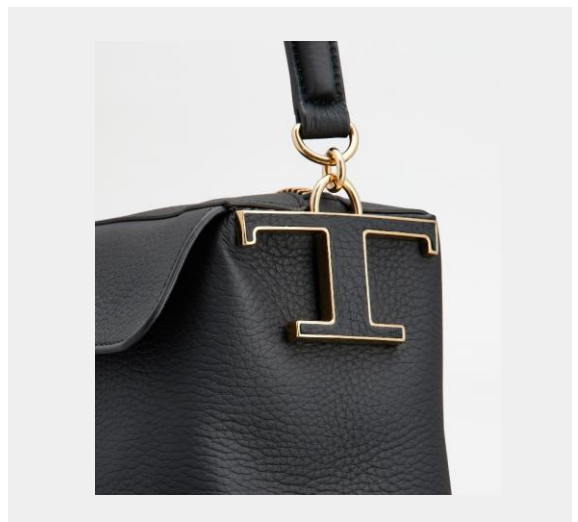

TSU BAULETTO ZIP T P

Product Code: XBWTSUH0200WANB999

Colour: BLACK

MAHOGANY