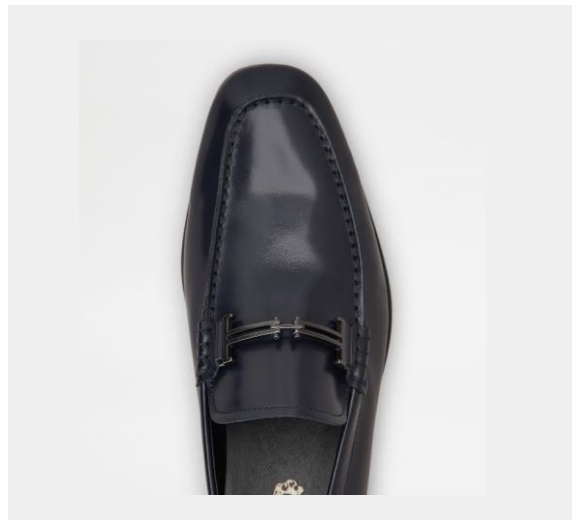

DOUBLE T GOMMA LEGG. 51B

Product Code: XXM51B0GP90MG2U824

Colour: GALASSIA SCURO

TESTA MORO

BLACK