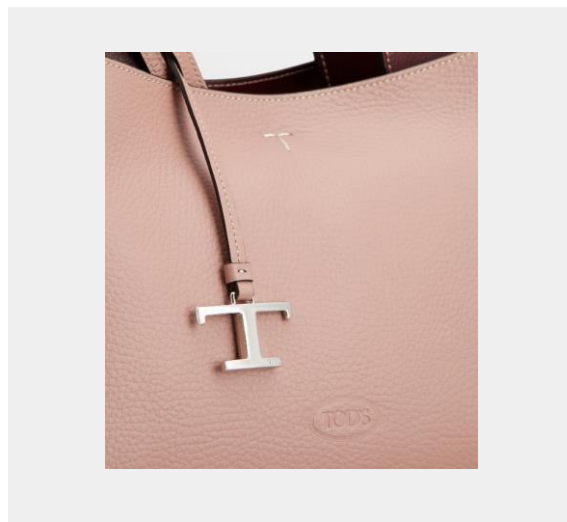

Colour: B015(BIANCO CALCE)+R802(BORDEAUX SC)

BLUE

Bags

APA SHOP MONSP.TRAC PEL T PEND MINI

Product Code: XBWAPAA9100QNK6044
Colour: C600(NATURALE)+R802(BORDEAUX SC)

U017(AIR)+R802(BOR
DEAUX SC)

APA 2 MANICI MINI TRAC PELLE T PEND