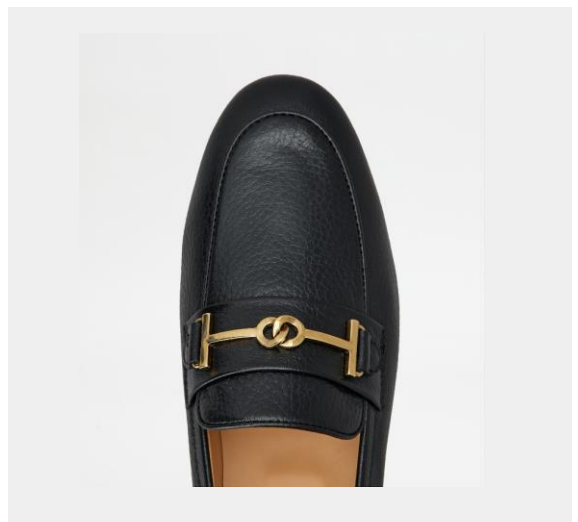

CUOIO LEG.79A ACC. T

Product Code: XXW79A0HM60MBWB999
Colour: BLACK

BEIGE

Shoes

CUOIO LEG.79A SABOT T RING INFIL.

Product Code: XXW79A0IF40SZOB999

Colour: BLACK

BRANDY SCURO