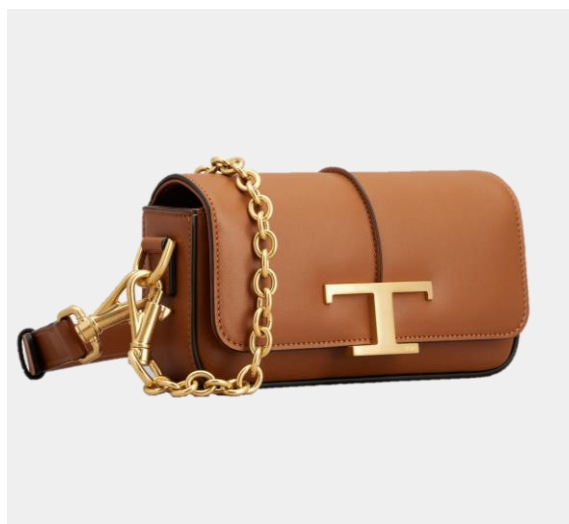

Bags

TSA TRACOLLINA E/W MINI DOPP TRAC

Product Code: XBWTSAR0100RORS410

Colour: BROWN

BLACK

AMBRA CHIARO