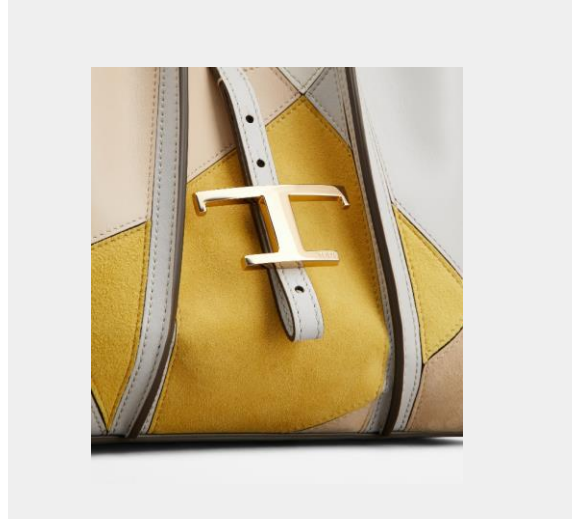

Bags

TSB SHOP PEND.T PATCH GEOM ATT MINI

Product Code: XBWTSBAN100T708017

Colour: B220(GR B)+C600(NA)+B015(BI C)+C609(NA S)+G404(ZA)