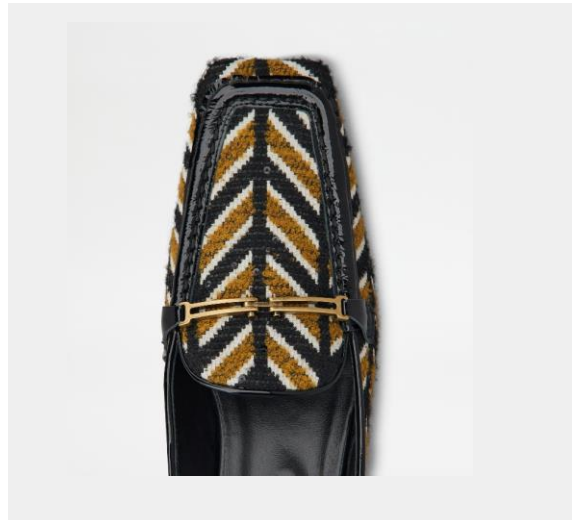

CUOIO FLAT 46K SABOT DOPPIA T SLIM

Product Code: XXW46K0GA20BSSM017

Colour: PESCA CHIARO

BLACK

Shoes

CUO FLAT 46K SAB.DOPPIA T SLIM TESS

Product Code: XXW46K0GA217BK0LK7
Colour: G405(SENAPE SCURO)+B999(NERO)