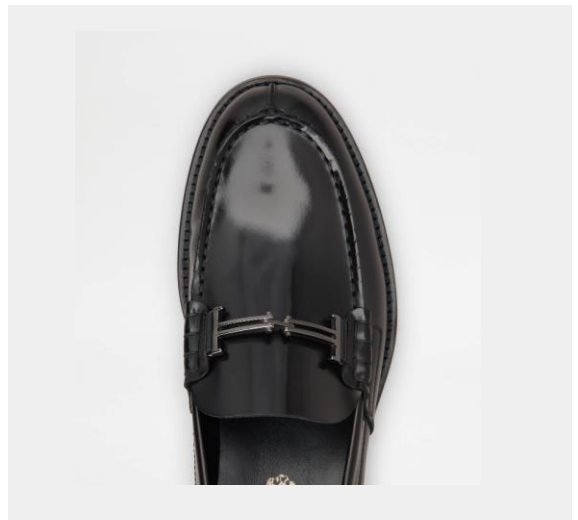

Colour: BLACK

BROWN

Shoes

MOCASSINO CUIOIO 26C

Product Code: XXM26C0C050D9CS801

Colour: CACAO

CATENA ANELLI MET.CA75 CUIOIO 26C

Product Code: XXM26C0EO40AKTB999

Colour: BLACK

Shoes

MID T DOAP CUIOIO 26C

Product Code: XXM26C0ER60AKTB999

Colour: BLACK

CARAMEL CAFÉ

MOC. DOUBLE T CUIOIO 26C

Product Code: XXM26C0GQ00AKTB999