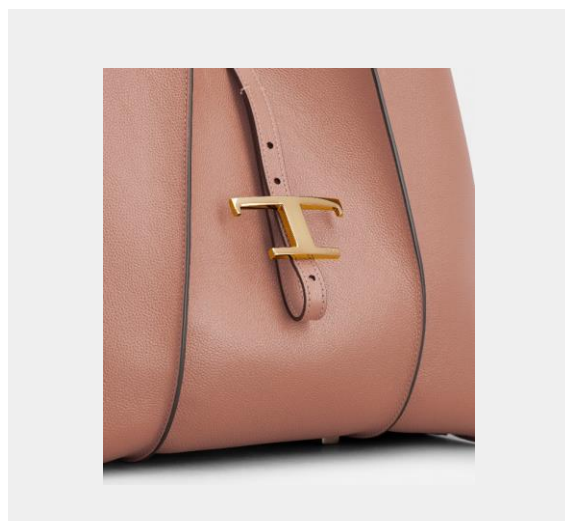

Product Code: **XXW09J0GN20GYUB999**

Colour: **BLACK**

Shoes

GOMMA 57K STIVALE

Product Code: XXW57K0GJ00RBTB999

Colour: BLACK

WOMEN'S BAGS

Bags