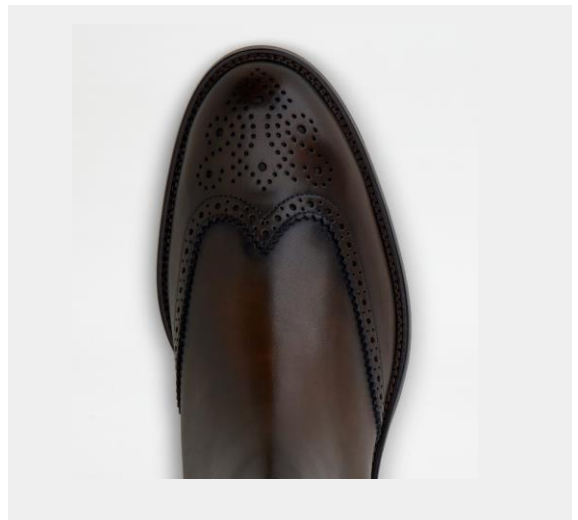

TRONCHETTO CUIOIO+INI

Product Code: **XXM01E0EA20D9CS801**

Colour: **CACAO**