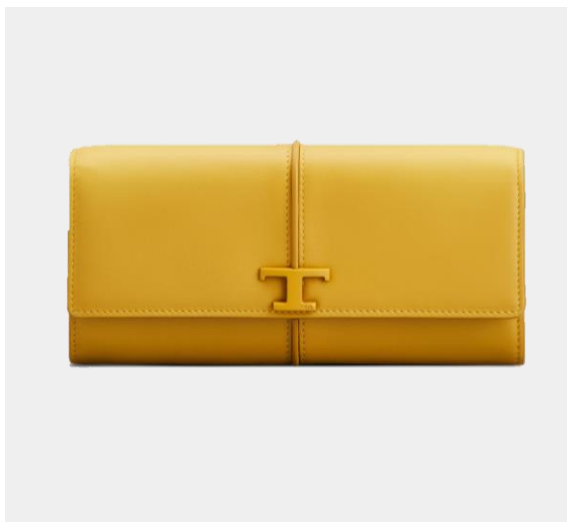

WOMEN'S ACCESSORIES

Accessories

TSA P.F. FOGLIO PATTA GRANDE

Product Code: XAWTSAB0402RORB999

Colour: BLACK

KENIA SCURO

TSA P.F. TRIFOLD MEDIO T

Product Code: XAWTSAB3302RORB999

Colour: BLACK

Accessories

TSA NEW P.F. P.CARTE ZIP 17.5 X 8.5

Product Code: XAWTSABS402RORB999

Colour: BLACK

TSV P.FOGLIO PATTA T VERNICE GRANDE

Product Code: XAWTSVB0400RORG414

Colour: CHAI TEA

BLACK

Accessories

KTB TRACOLLA CHAIN CUT OUT P.50

Product Code: XAWKTBQC100RORS410

Colour: BROWN

MARRONE AFRICA

AOY PORTA CARTE CREDITO PICC

Product Code: XAWAOYF1200RORG844