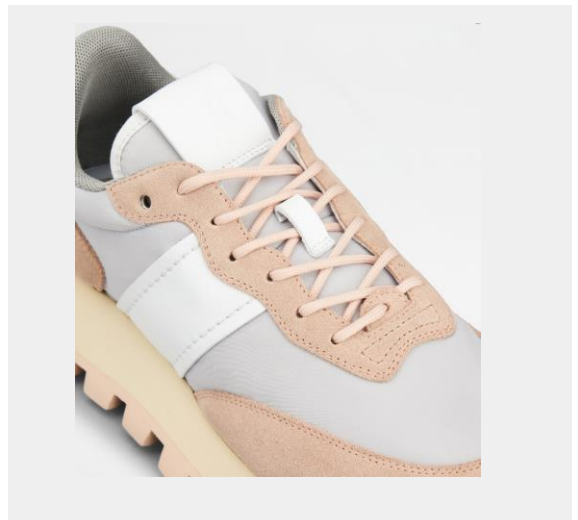

CASS.CASUAL. 03E CATENA MAXI

Product Code: XXW03E0GV80MIDM010

Colour: BLUSH

Shoes

SPORTIVA CASSETTA 14K ALLACCIATA

Product Code: **XXW14K0FQ20KQ2TDQE**

Colour: **C213+B001+U026+T002+G403**

SPORTIVA RUN 25K ALLACCIATA