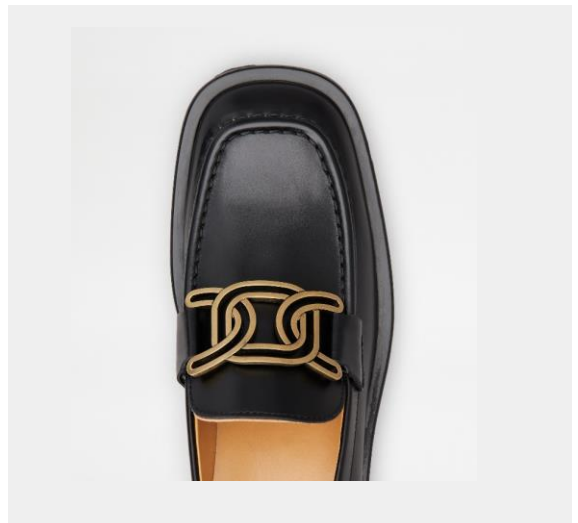

Product Code: XXW28K0HP50NF5B999

Colour: BLACK

BROWN

NOCE

Shoes

GOMMA CITY 42K DOPPIA T SLIM

Product Code: XXW42K0FZ20RBTR815

Colour: KRAFT