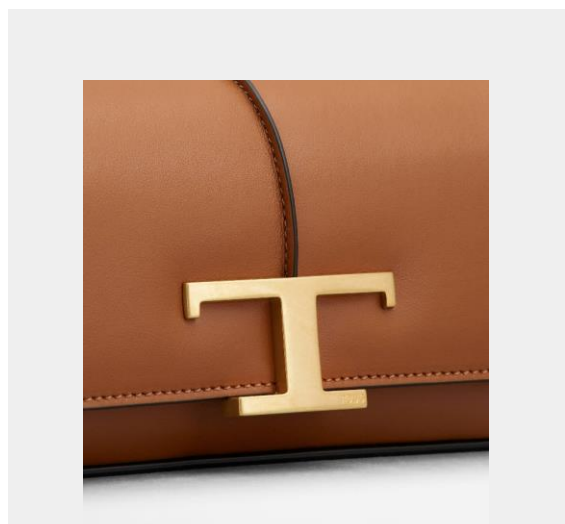

Bags

TSA TRACOLLINA E/W MINI DOPP TRAC

Product Code: XBWTSAR0100RORS410

Colour: BROWN

BLACK

AMBRA CHIARO