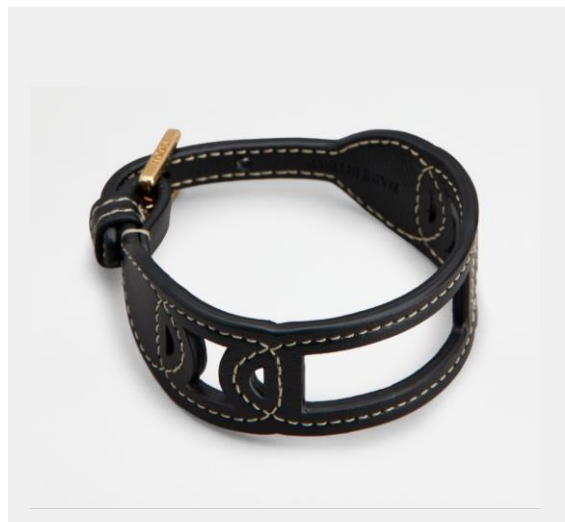

Product Code: XCWAOY00100JT54034

Colour: S001(CUOIO)+S611(MARRONE AFRICA)

Accessories

CINT. T LOGO PELLE REVERSIBILE P.30

Product Code: XCWTSP10101RBR9P29

Colour: BROWN

BRACCIALE PELLE KTE P.2.5

Product Code: XEWBKTE0100RORB999

Colour: BLACK

BROWN

Accessories

OCCHIALI TODS TO0312-H

Product Code: XOW03126018AGJB999

Colour: BLACK

BROWN

OCCHIALI TODS TO0339