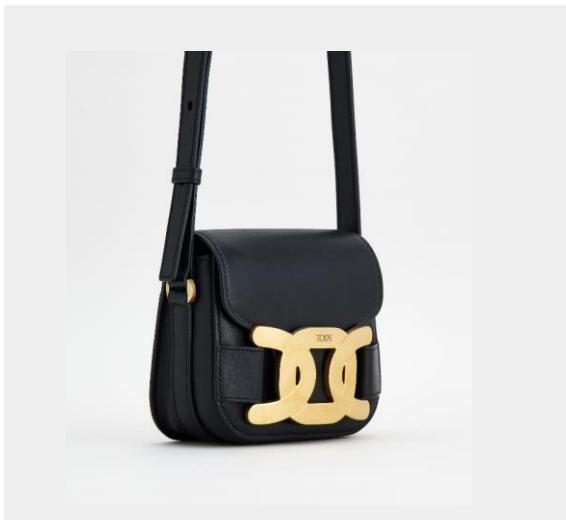

Product Code: XBWTSUH0200WANB999

Colour: BLACK

MAHOGANY

Bags

TSG PATTA TRACOLLA PICCOLA

Product Code: XBWTSGB0200RORB999

Colour: BLACK

BLACK