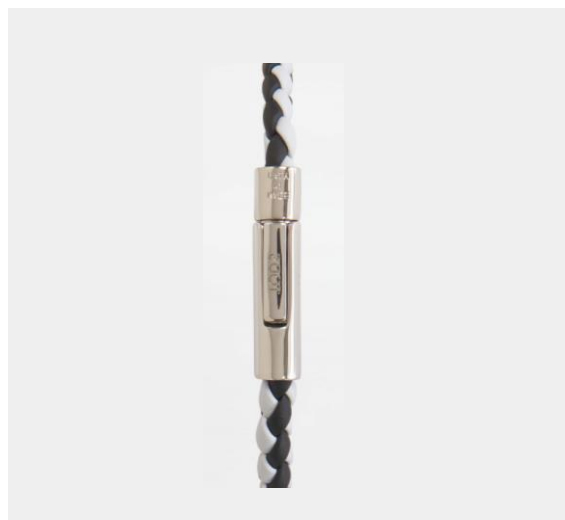

Accessories

BRACCIALE NEW MY COLORS 2 GIRI

Product Code: XEMB1900200FLR00V1

Colour: WHITE+BEIGE

B999(BLACK)+B00
1(WHITE)

B999(BLACK)+U60
7(BLU ROYAL)