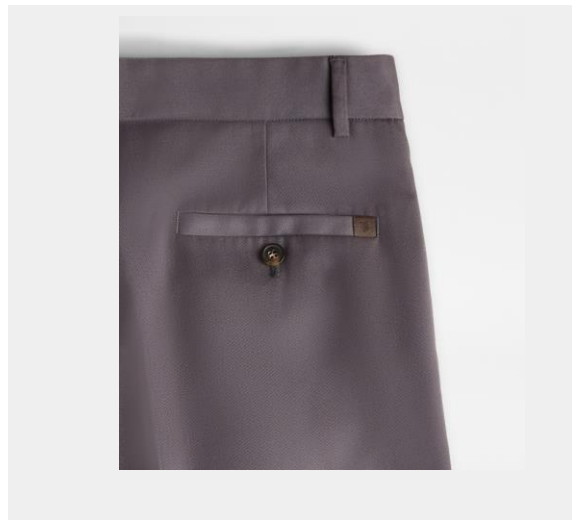

Accessories

OCCHIALI TODS TO0315- D

Product Code: XOW3155717AKR2B999

Colour: BLACK

WOMEN'S RTW

BLOUSON JACKET

Product Code: X1M12480150WBNC600

Colour: BEIGE