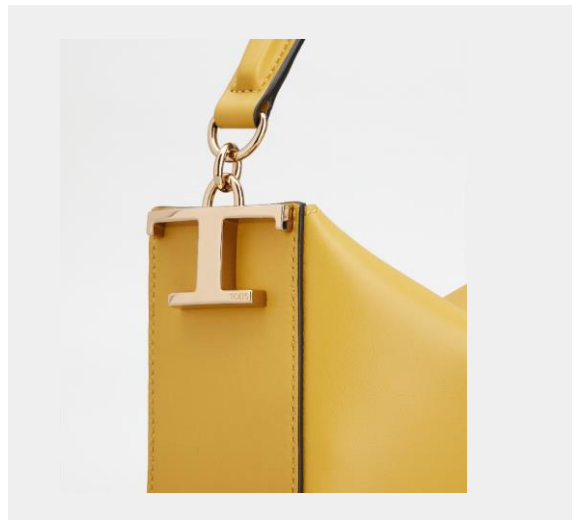

Product Code: XBWAPAF100QRI7099
Colour: L805(GLICINE)+R802(BORDEAUX SC)

ORANGE

V611(ARDESIA)+R802(B
ORDEAUX SC)

Bags

TST HOBO PATTA MICRO

Product Code: XBWTSTS0000ZMAR021

Colour: SAVVY RED

TST HOBO ZIP MINI