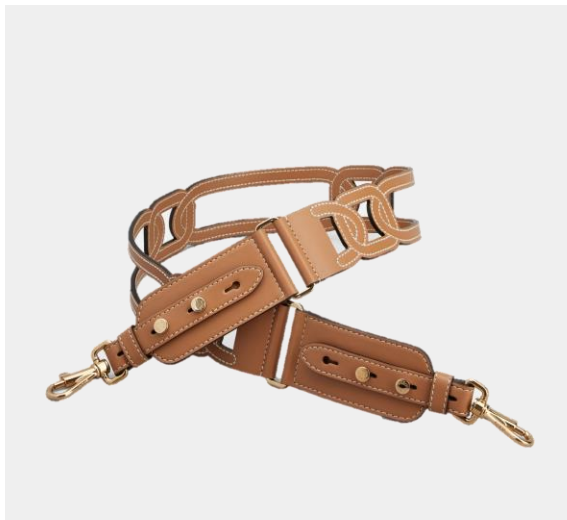

Accessories

KTB TRACOLLA CHAIN CUT OUT P.50

Product Code: XAWKTBQC100RORS410

Colour: BROWN

MARRONE AFRICA