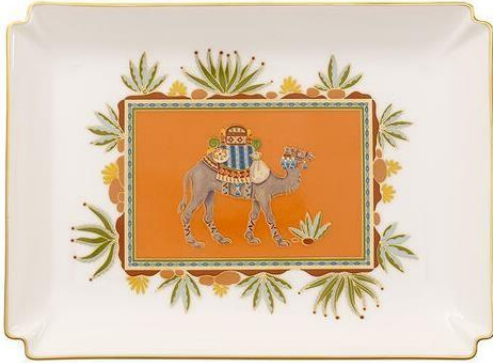

MRP: INR 5000

Offer Price: INR 3500

DECORATIVE PLATE, 28*21CM

Style Code:1016481761

MRP: INR 16000

Offer Price: INR 11200

ASHTRAY, 17*21CM

Style Code:1047324090