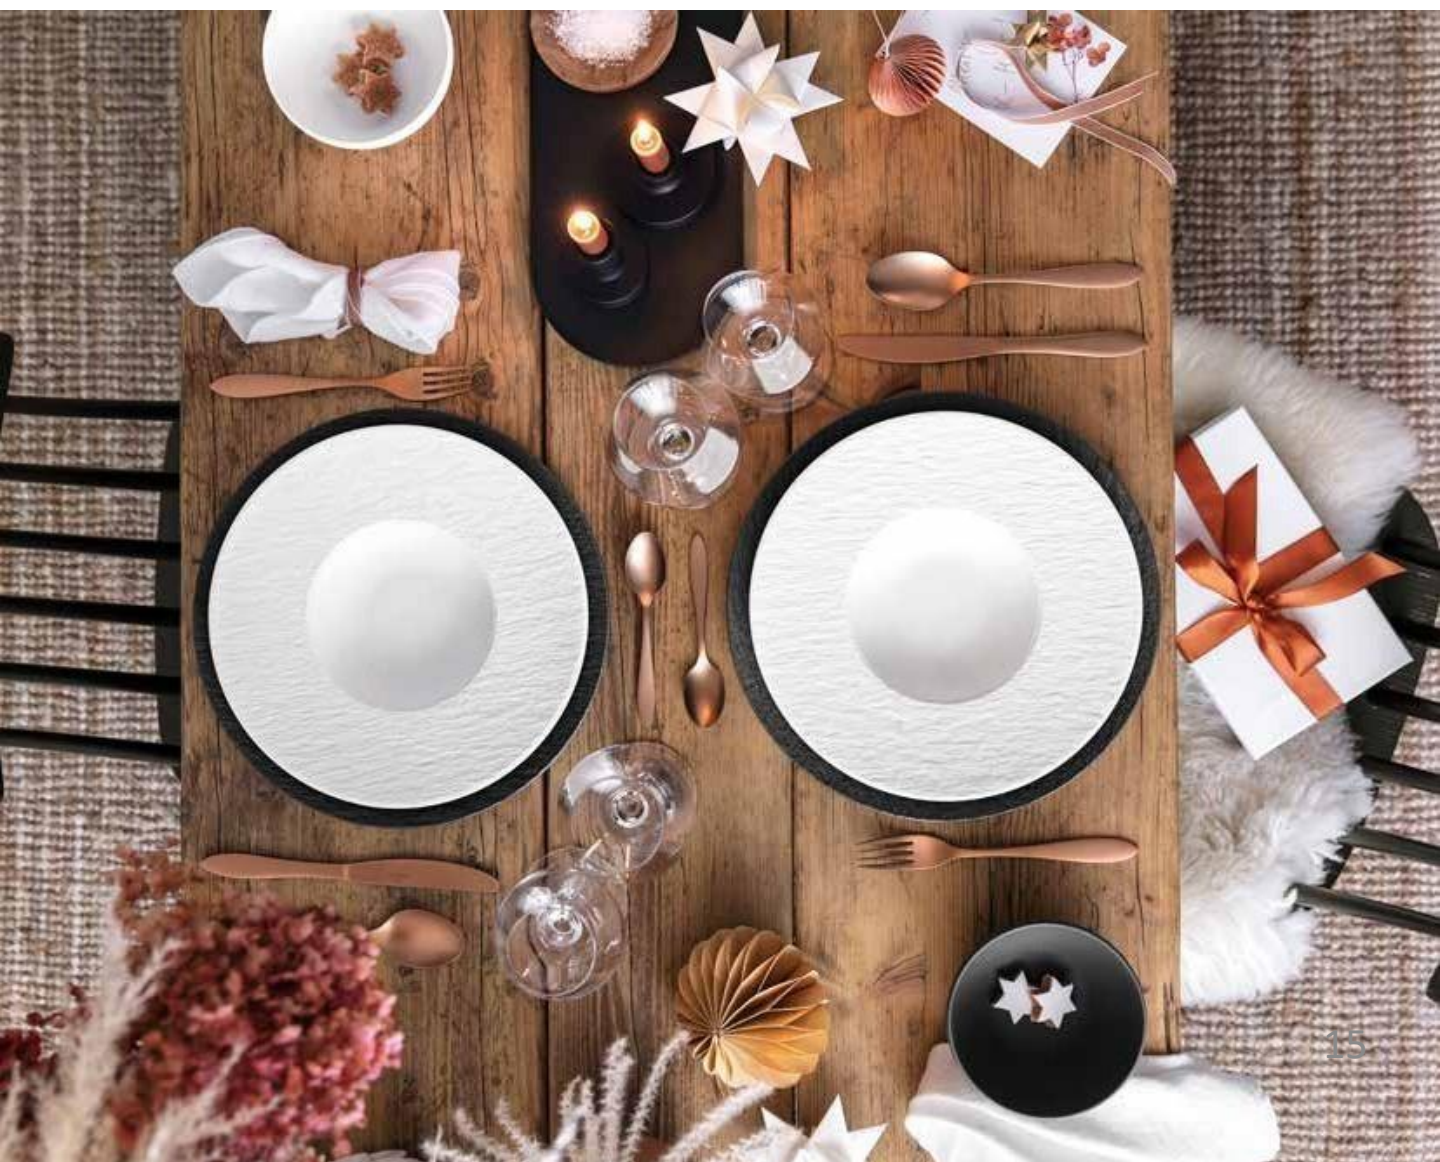

MANUFACTURE ROCK BLANC

Original plate for lunch and dinner

Impress your guests with sophisticated tableware design. Natural, original and with a special feel: this is Manufacture Rock. The artisanal style in the form of matte slate-looking porcelain makes the collection truly unique. Combine it with the hand-painted pieces in the Manufacture sister collection to bring warmth to your table. This versatile white dinner plate from Manufacture Rock can also be used to serve fruit or pastries.