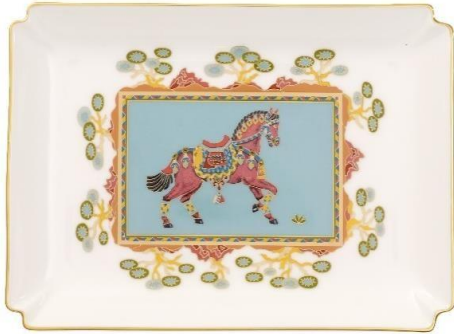

DECORATIVE PLATE, 28*21CM

Style Code: 1016381761

MRP: INR 16000

Offer Price: INR 11200

ASHTRAY, 17*21CM

Style Code:1047304090

MRP: INR 18000

Offer Price: INR 12600