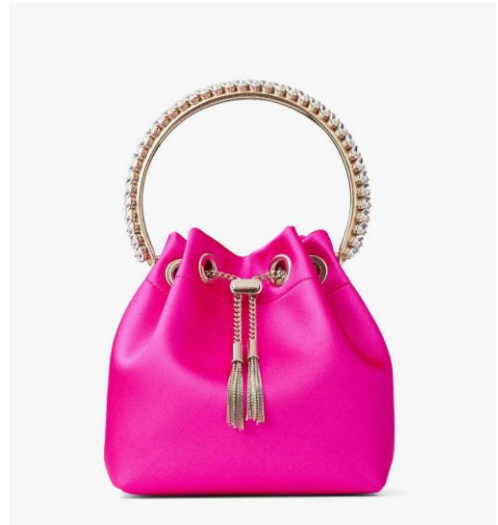

**BON BON
FUCHSIA
MRP: RS. 1,20,000
LSF PRICE: RS. 84,000**