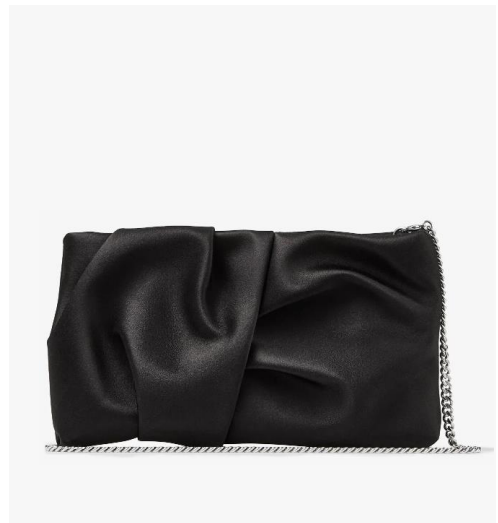

BONNY CLUTCH
BLACK
MRP: RS. 75,000
LSF PRICE: RS. 52,500