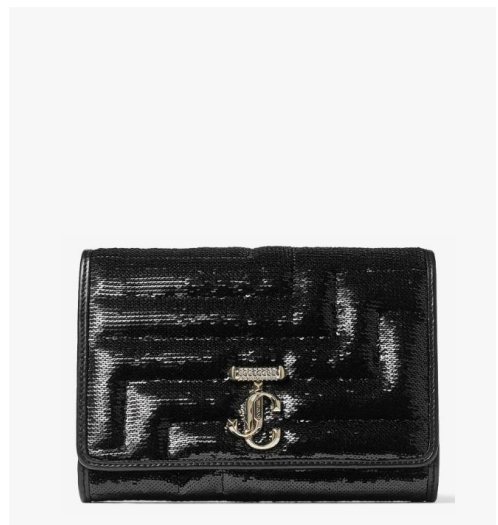

**CALLIE SHOULDR ANT
SILVER / BLACK
MRP: RS. 2,30,000
LSF PRICE: RS. 1,38,000**

**AVENUE SOFT CLUTCH
BLACK / DARK SILVER
MRP: RS. 1,10,000
LSF PRICE: RS. 77,000**

BAGS

ANA HOBO/S VIL
BLACK / SILVER
MRP: RS. 1,25,000
LSF PRICE: RS. 75,000

AVENUE CLUTCH NBA
ICE BLUE
MRP: RS. 1,40,000
LSF PRICE: RS. 98,000

AVENUE CLUTCH BEF
BLACK
MRP: RS. 1,50,000
LSF PRICE: RS. 1,05,000

BAGS

AVENUE SLIM NBA
ICE BLUE
MRP: RS. 80,000
LSF PRICE: RS. 56,000

BOHEMIA NBA
CANDY PINK
MRP: RS. 1,05,000
LSF PRICE: RS. 63,000