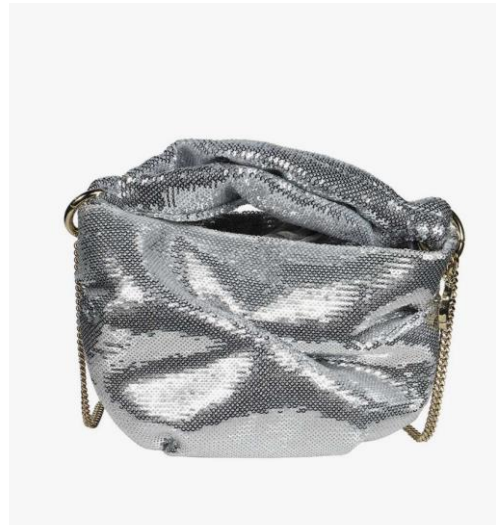

MICRO BON BON MNA
GOLD
MRP: RS. 75,000
LSF PRICE: RS. 45,000

BAGS

BON BON RWY
NATURAL
MRP: RS. 1,40,000
LSF PRICE: RS. 84,000

BON BON RYO
BLACK
MRP: RS. 1,50,000
LSF PRICE: RS. 90,000

BON BON TOTE/S
LATTE / LIGHT GOLD
MRP: RS. 1,70,000
LSF PRICE: RS. 1,02,000

BAGS

BON BON VKK
BLACK
MRP: RS. 98,000
LSF PRICE: RS. 66,500

BON BON VKK
BOYSENBERRY
MRP: RS. 98,000
LSF PRICE: RS. 66,500

BON BON VKM
SUNFLOWER
MRP: RS. 1,85,000
LSF PRICE: RS. 1,11,000

BAGS

BONNY
SILVER
MRP: RS. 90,000
LSF PRICE: RS.54,000