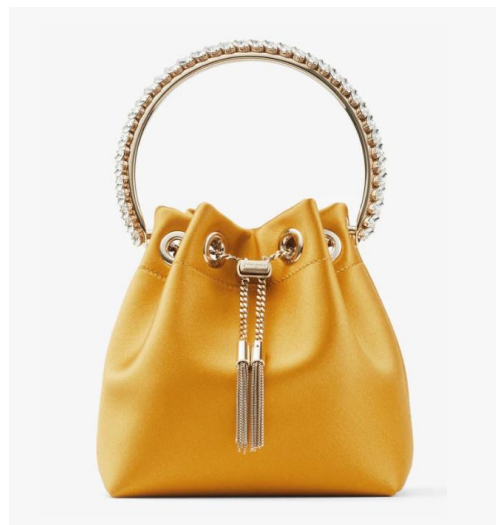

MICRO BON BON MNA
GOLD
MRP: RS. 75,000
LSF PRICE: RS. 45,000

BAGS

BON BON RWY
NATURAL
MRP: RS. 1,40,000
LSF PRICE: RS. 84,000

BON BON RYO
BLACK
MRP: RS. 1,50,000
LSF PRICE: RS. 90,000

BON BON TOTE/S
LATTE / LIGHT GOLD
MRP: RS. 1,70,000
LSF PRICE: RS. 1,02,000

BAGS

BON BON VKK
BLACK
MRP: RS. 98,000
LSF PRICE: RS. 66,500

BON BON VKK
BOYSENBERRY
MRP: RS. 98,000
LSF PRICE: RS. 66,500

BON BON VKM
SUNFLOWER
MRP: RS. 1,85,000
LSF PRICE: RS. 1,11,000

BAGS

BONNY
SILVER
MRP: RS. 90,000
LSF PRICE: RS.54,000