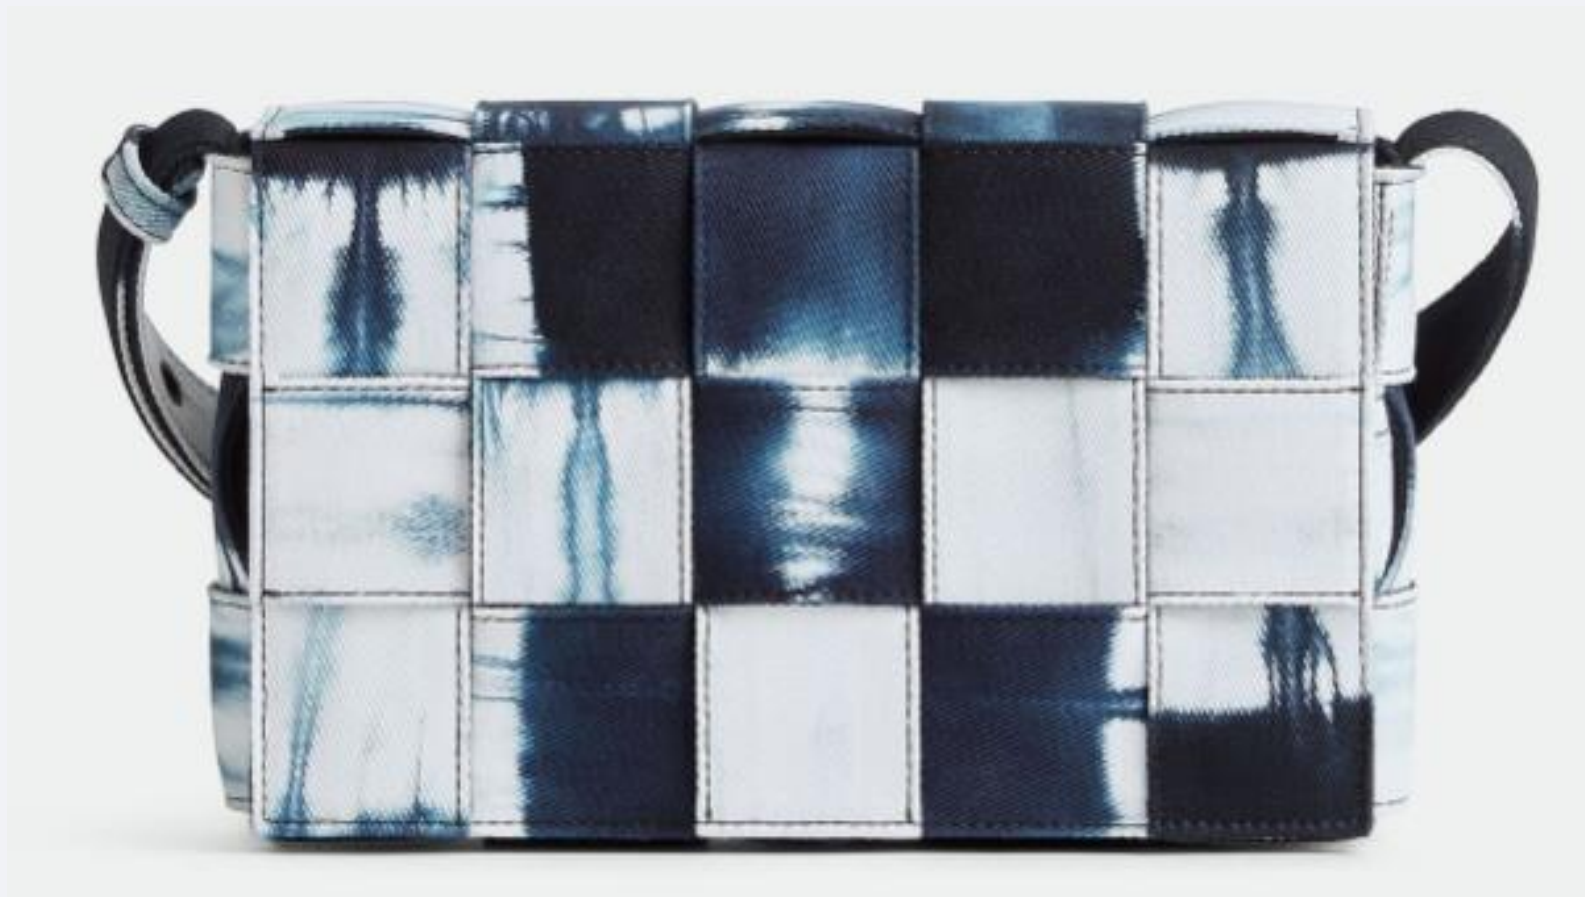

BOTTEGA VENETA

TIE-DYE CASSETTE

COLOR: NAVY-WHITE-SILVER

MRP: INR 2,25,000

LSF PRICE: INR 1,80,000