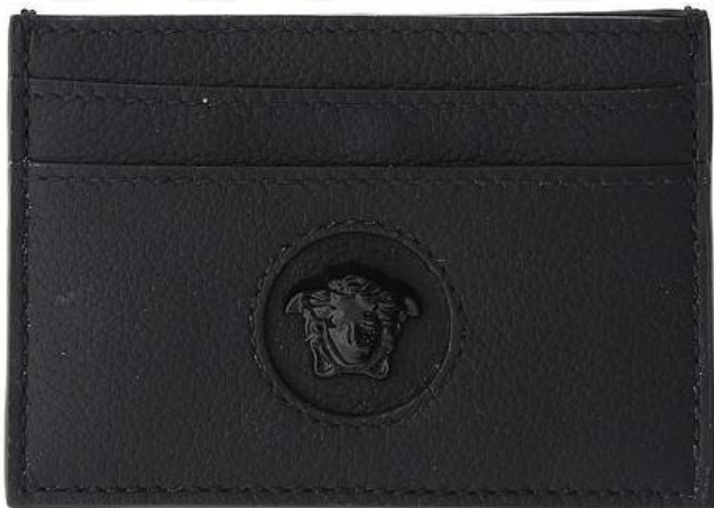

SILK EARRINGS

Valued at: INR 60,000

LSFPrice: INR 48000

DP31057-1A6-144-5P21V

BLACK CARD CASE

Valued at
INR 20,000

LSFPrice: INR 16,000